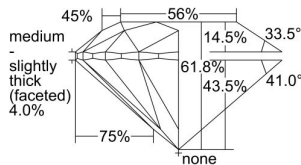

GIA®

FACSIMILE

GIA REPORT 7428987608

Verify this report at GIA.edu

GIA NATURAL DIAMOND DOSSIER®

April 08, 2022
GIA Report Number **7428987608**
Shape and Cutting Style ..... **Round Brilliant**
Measurements ..... **4.38 - 4.40 x 2.71 mm**

GRADING RESULTS

Carat Weight ..... **0.32 carat**
Color Grade ..... **H**
Clarity Grade **VS2**
Cut Grade ..... **Excellent**

ADDITIONAL GRADING INFORMATION

Polish ..... **Excellent**
Symmetry ..... **Excellent**
Fluorescence ..... **Medium Blue**
Clarity Characteristics..... **Feather, Crystal**
Inscription(s): **GIA 7428987608**

PROPORTIONS

Profile to actual proportions