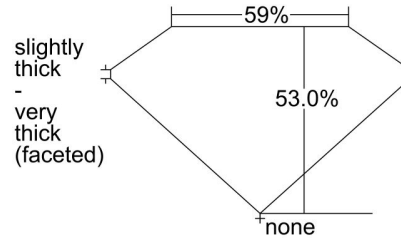

GIA NATURAL DIAMOND GRADING REPORT

April 11, 2022
GIA Report Number 7431003277
Shape and Cutting Style Heart Brilliant
Measurements 7.51 x 8.53 x 4.52 mm

GRADING RESULTS

Carat Weight 1.70 carat
Color Grade F
Clarity Grade SI1

Profile not to actual proportions

CLARITY CHARACTERISTICS

KEY TO SYMBOLS*

- Twinning Wisp
- Feather

* Red symbols denote internal characteristics (inclusions). Green or black symbols denote external characteristics (blemishes). Diagram is an approximate representation of the diamond, and symbols shown indicate type, position, and approximate size of clarity characteristics. All clarity characteristics may not be shown. Details of finish are not shown.