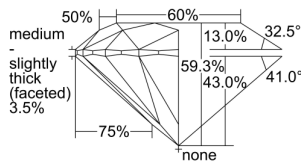

GIA®

FACSIMILE

GIA REPORT 7431059360

Verify this report at GIA.edu

GIA NATURAL DIAMOND DOSSIER®

March 20, 2023
GIA Report Number **7431059360**
Shape and Cutting Style ..... **Round Brilliant**
Measurements ..... **5.16 - 5.18 x 3.07 mm**

GRADING RESULTS

Carat Weight ..... **0.50 carat**
Color Grade ..... **E**
Clarity Grade **VS1**
Cut Grade ..... **Excellent**

ADDITIONAL GRADING INFORMATION

Polish ..... **Excellent**
Symmetry ..... **Excellent**
Fluorescence ..... **None**
Clarity Characteristics..... **Cloud, Needle, Pinpoint**
Inspection(s): **GIA 7431059360**

PROPORTIONS

Profile to actual proportions

GRADING SCALES

GIA COLOR SCALE	GIA CLARITY SCALE	GIA CUT SCALE	
D	FLAWLESS	EXCELLENT	
E	INTERNALLY FLAWLESS		
F		VVS₁	VERY GOOD
G	VVS₂		
H	VS₁	GOOD	
I	VS₂		
J	SI₁	FAIR	
K	SI₂		
L	I₁	POOR	
M	I₂		
N	I₃		
O			
P			
Q			
R			
S			
T			
U			
V			
W			
X			
Y			
Z