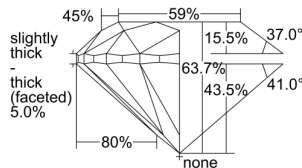

GIA®

FACSIMILE

GIA REPORT

7431152856

Verify this report at GIA.edu

GIA NATURAL DIAMOND DOSSIER®

April 22, 2022
GIA Report Number 7431152856
Shape and Cutting Style ..... Round Brilliant
Measurements ..... 4.61 - 4.63 x 2.94 mm

GRADING RESULTS

Carat Weight ..... 0.40 carat
Color Grade ..... D
Clarity Grade VS1
Cut Grade ..... Very Good

ADDITIONAL GRADING INFORMATION

Polish ..... Excellent
Symmetry ..... Very Good
Fluorescence ..... Faint
Clarity Characteristics ..... Crystal
Inscription(s): GIA 7431152856

PROPORTIONS

Profile to actual proportions

GRADING SCALES

GIA COLOR SCALE	GIA CLARITY SCALE	GIA CUT SCALE
D	FLAWLESS	EXCELLENT
E	FLAWLESS	
F	INTERNALLY FLAWLESS	VERY GOOD
G	FLAWLESS	
H	VVS₁	GOOD
I	VVS₂	
J	VS₁	FAIR
K	VS₂	
L	SI₁	POOR
M	SI₂	
N	I₁	
O	I₂	
P	I₃	
Q		
R		
S		
T		
U		
V		
W		
X		
Y		
Z