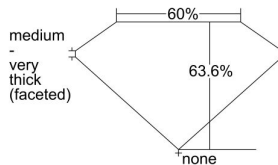

GIA®

FACSIMILE

GIA REPORT

7431391450

Verify this report at GIA.edu

GIA NATURAL DIAMOND DOSSIER®

May 24, 2022
GIA Report Number 7431391450
Shape and Cutting Style ..... Heart Brilliant
Measurements ..... 5.45 x 6.55 x 4.17 mm

GRADING RESULTS

Carat Weight ..... 0.93 carat
Color Grade ..... G
Clarity Grade VVS1

ADDITIONAL GRADING INFORMATION

Polish ..... Excellent
Symmetry ..... Very Good
Fluorescence ..... None
Clarity Characteristics ..... Pinpoint, Cloud
Inscription(s): GIA 7431391450

PROPORTIONS

Profile not to actual proportions

GRADING SCALES

GIA COLOR SCALE		GIA CLARITY SCALE			
COLORLESS	D	VERY VERY SLIGHTLY INCLUDED	FLAWLESS		
	E		INTERNALLY FLAWLESS		
	F	VERY SLIGHTLY INCLUDED	VVS₁		
	G		VVS₂		
	H		VS₁		
	NEAR COLORLESS	I	SLIGHTLY INCLUDED	VS₂	
		J		SI₁	
		FAINT	K	INCLUDED	SI₂
			L		I₁
			M		I₂
VERT LIGHT	N	LIGHT	I₃		
	O				
	P				
	Q				
	R				
	S				
LIGHT	T				
	U				
	V				
	W				
	X				
Y					
Z