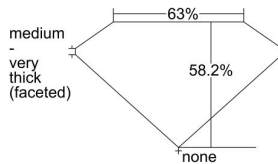

GIA®

FACSIMILE

GIA REPORT 7431510815

Verify this report at GIA.edu

GIA NATURAL DIAMOND DOSSIER®

May 30, 2022
GIA Report Number 7431510815
Shape and Cutting Style ..... Heart Brilliant
Measurements ..... 5.28 x 6.25 x 3.64 mm

GRADING RESULTS

Carat Weight ..... 0.70 carat
Color Grade ..... E
Clarity Grade VS2

ADDITIONAL GRADING INFORMATION

Polish ..... Excellent
Symmetry ..... Excellent
Fluorescence ..... None
Clarity Characteristics ..... Cavity
Inscription(s): GIA 7431510815

PROPORTIONS

Profile not to actual proportions

GRADING SCALES

GIA COLOR SCALE		GIA CLARITY SCALE			
COLORLESS	D	VERY VERY SLIGHTLY INCLUDED	FLAWLESS		
	E		INTERNALLY FLAWLESS		
	F	VERY SLIGHTLY INCLUDED	VVS₁		
	G		VVS₂		
	H		VS₁		
	NEAR COLORLESS	I	SLIGHTLY INCLUDED	VS₂	
		J		SI₁	
		FAINT	K	INCLUDED	SI₂
			L		I₁
			M		I₂
VERT LIGHT	N	LIGHT	I₃		
	O				
	P				
	Q				
	R