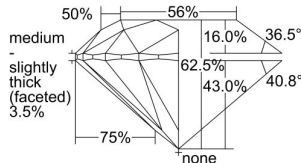

GIA®

FACSIMILE

GIA REPORT 7431535690

Verify this report at GIA.edu

GIA NATURAL DIAMOND DOSSIER®

May 26, 2022
GIA Report Number 7431535690
Shape and Cutting Style ..... Round Brilliant
Measurements ..... 5.19 - 5.23 x 3.26 mm

GRADING RESULTS

Carat Weight ..... 0.54 carat
Color Grade ..... H
Clarity Grade VS1
Cut Grade ..... Excellent

ADDITIONAL GRADING INFORMATION

Polish ..... Excellent
Symmetry ..... Excellent
Fluorescence ..... Medium Blue
Clarity Characteristics ..... Crystal
Inscription(s): GIA 7431535690

PROPORTIONS

Profile to actual proportions

GRADING SCALES

GIA COLOR SCALE	GIA CLARITY SCALE	GIA CUT SCALE	
D	FLAWLESS	EXCELLENT	
E	INTERNALLY FLAWLESS		
F		VVS₁	VERY GOOD
G	VVS₂		
H	VS₁	GOOD	
I	VS₂		
J	SI₁	FAIR	
K	SI₂		
L	I₁	POOR	
M	I₂		
N	I₃		
O			
P			
Q			
R			
S			
T			
U			
V			
W			
X			
Y			
Z