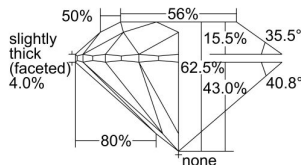

GIA®

FACSIMILE

GIA REPORT 7431636899

Verify this report at GIA.edu

GIA NATURAL DIAMOND DOSSIER®

June 08, 2022
GIA Report Number 7431636899
Shape and Cutting Style ..... Round Brilliant
Measurements ..... 5.13 - 5.16 x 3.22 mm

GRADING RESULTS

Carat Weight ..... 0.52 carat
Color Grade ..... J
Clarity Grade VVS2
Cut Grade ..... Excellent

ADDITIONAL GRADING INFORMATION

Polish ..... Excellent
Symmetry ..... Excellent
Fluorescence ..... Medium Blue
Clarity Characteristics ..... Cloud, Pinpoint
Inscription(s): GIA 7431636899

PROPORTIONS

Profile to actual proportions

GRADING SCALES

GIA COLOR SCALE

COLORESS	D
	E
	F
	G
	H
	I
	J
NEAR COLORESS	K
	L
FAIN	M
	N
	O
	P
VERY LIGHT	R
	S
	T
	U
	V
	W
	X
	Y
LIGHT	Z

GIA CLARITY SCALE

VERY VERY SLIGHTLY INCLUDED	FLAWLESS
	INTERNALLY FLAWLESS
VERY SLIGHTLY INCLUDED	VVS₁
	VVS₂
SLIGHTLY INCLUDED	VS₁
	VS₂
INCLUDED	SI₁
	SI₂
	I₁
	I₂
	I₃

GIA CUT SCALE

EXCELLENT
VERY GOOD
GOOD
FAIR
POOR