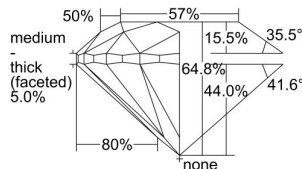

GIA®

FACSIMILE

GIA REPORT 7431660701

Verify this report at GIA.edu

GIA NATURAL DIAMOND DOSSIER®

June 08, 2022
GIA Report Number **7431660701**
Shape and Cutting Style ..... **Round Brilliant**
Measurements ..... **5.30 - 5.33 x 3.44 mm**

GRADING RESULTS

Carat Weight ..... **0.61 carat**
Color Grade ..... **E**
Clarity Grade **VVS2**
Cut Grade ..... **Very Good**

ADDITIONAL GRADING INFORMATION

Polish ..... **Excellent**
Symmetry ..... **Excellent**
Fluorescence ..... **Faint**
Clarity Characteristics..... **Pinpoint, Indented Natural**
Inscription(s): **GIA 7431660701**

PROPORTIONS

Profile to actual proportions

GRADING SCALES

GIA COLOR SCALE	GIA CLARITY SCALE	GIA CUT SCALE	
D	FLAWLESS	EXCELLENT	
E	INTERNALLY FLAWLESS		
F		VVS₁	VERY GOOD
G	VVS₂		
H	VS₁	GOOD	
I	VS₂		
J	SI₁	FAIR	
K	SI₂		
L	I₁	POOR	
M			
N			
O	I₂		
P			
Q			
R	I₃		
S			
T			
U			
V			
W			
X			
Y			
Z