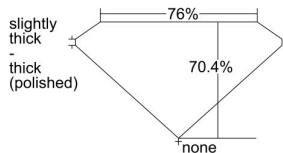

GIA®

FACSIMILE

GIA REPORT 7431756503

Verify this report at GIA.edu

GIA NATURAL DIAMOND DOSSIER®

June 20, 2022
GIA Report Number **7431756503**
Shape and Cutting Style ..... **Square Modified Brilliant**
Measurements ..... **5.32 x 5.25 x 3.69 mm**

GRADING RESULTS

Carat Weight ..... **0.80 carat**
Color Grade ..... **G**
Clarity Grade **S11**

ADDITIONAL GRADING INFORMATION

Polish ..... **Very Good**
Symmetry ..... **Very Good**
Fluorescence ..... **None**
Clarity Characteristics..... **Cloud, Crystal**
Inscription(s): **GIA 7431756503**

PROPORTIONS

Profile not to actual proportions

GRADING SCALES

GIA COLOR SCALE		GIA CLARITY SCALE			
COLORLESS	D	VERY VERY SLIGHTLY INCLUDED	FLAWLESS		
	E		INTERNALLY FLAWLESS		
	F	VERY SLIGHTLY INCLUDED	VVS₁		
	G		VVS₂		
	H		VS₁		
	NEAR COLORLESS	I	SLIGHTLY INCLUDED	VS₂	
		J		S1₁	
		FAINT	K	INCLUDED	S1₂
			L		I₁
			M		I₂
VERY LIGHT	N	LIGHT	I₃		
	O				
	P				
	Q				
	R				
	S