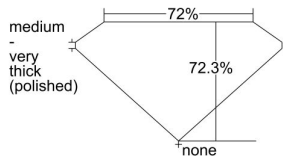

GIA®

FACSIMILE

GIA REPORT 7431792342

Verify this report at GIA.edu

GIA NATURAL DIAMOND DOSSIER®

June 22, 2022
GIA Report Number 7431792342
Shape and Cutting Style ..... Square Modified Brilliant
Measurements ..... 4.38 x 4.32 x 3.12 mm

GRADING RESULTS

Carat Weight ..... 0.50 carat
Color Grade ..... J
Clarity Grade VS2

ADDITIONAL GRADING INFORMATION

Polish ..... Excellent
Symmetry ..... Very Good
Fluorescence ..... Faint
Clarity Characteristics..... Crystal, Cloud, Twinning Wisp, Cavity
Inscription(s): GIA 7431792342

PROPORTIONS

Profile not to actual proportions

GRADING SCALES

GIA COLOR SCALE		GIA CLARITY SCALE			
COLORLESS	D	VERY VERY SLIGHTLY INCLUDED	FLAWLESS		
	E		INTERNALLY FLAWLESS		
	F		VVS₁		
	NEAR COLORLESS	G	VVS₂		
		H	VERY SLIGHTLY INCLUDED	VS₁	
		I		VS₂	
		FAINT	J	SLIGHTLY INCLUDED	SI₁
			K		SI₂
	L		INCLUDED		I₁
	M			I₂	
LIGHT	N			I₃	
	O				
	P				
	Q				
	R				
	S				
	T				
	U				
	V				
	W				
	X				
	Y				
	Z