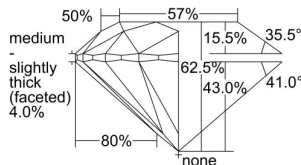

GIA®

FACSIMILE

GIA REPORT 7431838999

Verify this report at GIA.edu

GIA NATURAL DIAMOND DOSSIER®

June 27, 2022
GIA Report Number **7431838999**
Shape and Cutting Style ..... **Round Brilliant**
Measurements ..... **3.83 - 3.86 x 2.40 mm**

GRADING RESULTS

Carat Weight ..... **0.22 carat**
Color Grade ..... **E**
Clarity Grade **VVS1**
Cut Grade ..... **Excellent**

ADDITIONAL GRADING INFORMATION

Polish ..... **Excellent**
Symmetry ..... **Excellent**
Fluorescence ..... **None**
Clarity Characteristics..... **Cloud, Pinpoint**
Inscription(s): **GIA 7431838999**

PROPORTIONS

Profile to actual proportions

GRADING SCALES

GIA COLOR SCALE

COLORLESS	D
	E
	F
	G
	H
	I
	J
NEAR COLORLESS	K
	L
Faint	M
	N
	O
	P
	Q
	R
	S
	T
	U
	V
	W
	X
	Y
Light	Z

GIA CLARITY SCALE

FLAWLESS	VERY VERY SLIGHTLY INCLUDED	VVS₁	
			VVS₂
INTERNALLY FLAWLESS	VERY SLIGHTLY INCLUDED	VS₁	
		VS₂	
SLIGHTLY INCLUDED	SLIGHTLY INCLUDED	SI₁	
		SI₂	
INCLUDED	INCLUDED	I₁	
		I₂	
		I₃	

GIA CUT SCALE

EXCELLENT
VERY GOOD
GOOD
FAIR
POOR