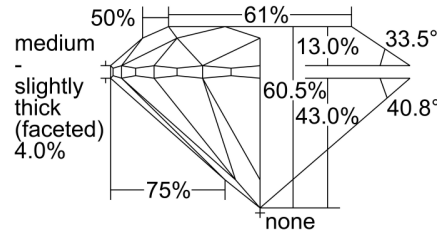

GIA NATURAL DIAMOND GRADING REPORT

June 29, 2022  
 GIA Report Number ..... 7431864657  
 Shape and Cutting Style ..... Round Brilliant  
 Measurements ..... 8.05 - 8.12 x 4.89 mm

GRADING RESULTS

Carat Weight ..... 2.00 carat  
 Color Grade ..... J  
 Clarity Grade ..... VS2  
 Cut Grade ..... Excellent

PROPORTIONS

Profile to actual proportions

CLARITY CHARACTERISTICS

KEY TO SYMBOLS\*

-  Cloud
-  Crystal
-  Feather
-  Needle

\* Red symbols denote internal characteristics (inclusions). Green or black symbols denote external characteristics (blemishes). Diagram is an approximate representation of the diamond, and symbols shown indicate type, position, and approximate size of clarity characteristics. All clarity characteristics may not be shown. Details of finish are not shown.