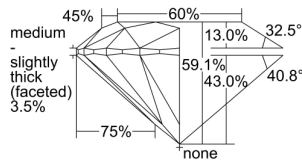

GIA®

FACSIMILE

GIA REPORT

7431894316

Verify this report at GIA.edu

GIA NATURAL DIAMOND DOSSIER®

July 01, 2022
GIA Report Number **7431894316**
Shape and Cutting Style ..... **Round Brilliant**
Measurements ..... **5.47 - 5.53 x 3.25 mm**

GRADING RESULTS

Carat Weight ..... **0.60 carat**
Color Grade ..... **I**
Clarity Grade ..... **Internally Flawless**
Cut Grade ..... **Excellent**

ADDITIONAL GRADING INFORMATION

Polish ..... **Excellent**
Symmetry ..... **Very Good**
Fluorescence ..... **Strong Blue**
Clarity Characteristics..... **Minor Details of Polish**
Inscription(s): GIA 7431894316

PROPORTIONS

Profile to actual proportions

GRADING SCALES

GIA COLOR SCALE	GIA CLARITY SCALE	GIA CUT SCALE
COLOURLESS	FLAWLESS	EXCELLENT
D	INTERNALLY FLAWLESS	
E	VVS₁	VERY GOOD
F		
G	VS₁	GOOD
H		
I	SI₁	FAIR
J		
K	I₁	POOR
L		
M	I₂	
N	I₃	
O		
P		
Q		
R		
S		
T		
U		
V		
W		
X		
Y		
Z