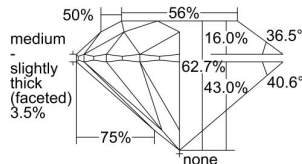

GIA®

FACSIMILE

GIA REPORT

7431911354

Verify this report at GIA.edu

GIA NATURAL DIAMOND DOSSIER®

July 04, 2022

GIA Report Number 7431911354

Shape and Cutting Style ..... Round Brilliant

Measurements ..... 4.68 - 4.70 x 2.94 mm

GRADING RESULTS

Carat Weight ..... 0.40 carat

Color Grade I

Clarity Grade S11

Cut Grade ..... Excellent

ADDITIONAL GRADING INFORMATION

Polish ..... Excellent

Symmetry ..... Excellent

Fluorescence ..... Strong Blue

Clarity Characteristics ..... Crystal

Inscription(s): GIA 7431911354

PROPORTIONS

Profile to actual proportions

GRADING SCALES

GIA COLOR SCALE

COLOREDNESS	D
	E
	F
	G
	H
	I
	J
NEAR COLORLESS	K
	L
Faint	M
	N
	O
	P
Very Light	Q
	R
	S
	T
	U
	V
Light	W
	X
	Y
	Z

GIA CLARITY SCALE

FLAWLESS	VERY VERY SLIGHTLY INCLUDED	VVS₁	VVS₂	VS₁	VS₂	S1₁	S1₂	I₁	I₂	I₃	
											INTERNALLY FLAWLESS

GIA CUT SCALE

EXCELLENT
VERY GOOD
GOOD
FAIR
POOR