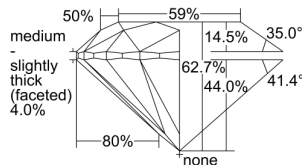

GIA®

FACSIMILE

GIA REPORT

7431983237

Verify this report at GIA.edu

GIA NATURAL DIAMOND DOSSIER®

July 11, 2022
GIA Report Number **7431983237**
Shape and Cutting Style ..... **Round Brilliant**
Measurements ..... **5.43 - 5.46 x 3.42 mm**

GRADING RESULTS

Carat Weight ..... **0.62 carat**
Color Grade ..... **K, Faint Brown**
Clarity Grade **VS1**
Cut Grade ..... **Excellent**

ADDITIONAL GRADING INFORMATION

Polish ..... **Excellent**
Symmetry ..... **Excellent**
Fluorescence ..... **None**
Clarity Characteristics..... **Crystal, Pinpoint, Cloud**
Inscription(s): **GIA 7431983237**

PROPORTIONS

Profile to actual proportions

GRADING SCALES

GIA COLOR SCALE

COLOREDNESS	D
	E
	F
	G
	H
	I
	J
	K
	L
NEAR COLORLESS	M
	N
	O
	P
	Q
	R
	S
	T
	U
	V
	W
	X
	Y
	Z

GIA CLARITY SCALE

VERY VERY SLIGHTLY INCLUDED	FLAWLESS
	INTERNALLY FLAWLESS
VERY SLIGHTLY INCLUDED	VVS₁
	VVS₂
SLIGHTLY INCLUDED	VS₁
	VS₂
INCLUDED	SI₁
	SI₂
	I₁
	I₂
	I₃

GIA CUT SCALE

EXCELLENT
VERY GOOD
GOOD
FAIR
POOR