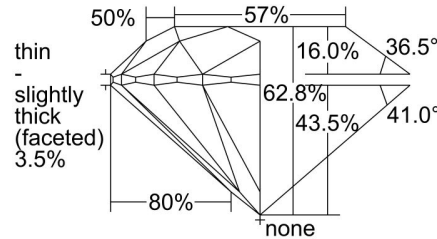

GIA NATURAL DIAMOND GRADING REPORT

May 03, 2022
 GIA Report Number 7432037233
 Shape and Cutting Style Round Brilliant
 Measurements 7.26 - 7.30 x 4.57 mm

GRADING RESULTS

Carat Weight 1.50 carat
 Color Grade K
 Clarity Grade SI1
 Cut Grade Excellent

ADDITIONAL GRADING INFORMATION

Polish Excellent
 Symmetry Excellent
 Fluorescence None
 Inscription(s): GIA 7432037233
 Comments: Additional pinpoints are not shown.

PROPORTIONS

Profile to actual proportions

CLARITY CHARACTERISTICS

KEY TO SYMBOLS*

- Feather
- Cloud
- Pinpoint
- Natural

* Red symbols denote internal characteristics (inclusions). Green or black symbols denote external characteristics (blemishes). Diagram is an approximate representation of the diamond, and symbols shown indicate type, position, and approximate size of clarity characteristics. All clarity characteristics may not be shown. Details of finish are not shown.