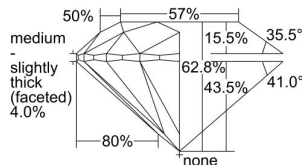

GIA®

FACSIMILE

GIA REPORT

7432184461

Verify this report at GIA.edu

GIA NATURAL DIAMOND DOSSIER®

April 25, 2022
GIA Report Number **7432184461**
Shape and Cutting Style ..... **Round Brilliant**
Measurements ..... **5.71 - 5.74 x 3.60 mm**

GRADING RESULTS

Carat Weight ..... **0.73 carat**
Color Grade ..... **H**
Clarity Grade **VVS2**
Cut Grade ..... **Excellent**

ADDITIONAL GRADING INFORMATION

Polish ..... **Excellent**
Symmetry ..... **Excellent**
Fluorescence ..... **None**
Clarity Characteristics..... **Cloud, Pinpoint**
Inscription(s): **GIA 7432184461**

PROPORTIONS

Profile to actual proportions

GRADING SCALES

GIA COLOR SCALE

COLORESS	D
	E
	F
	G
	H
	I
	J
NEAR COLORESS	K
	L
FAINT	M
	N
	O
	P
VERY LIGHT	Q
	R
	S
	T
	U
	V
	W
	X
	Y
LIGHT	Z

GIA CLARITY SCALE

FLAWLESS	INTERNAL FLAWLESS	
		FLAWLESS
VERY VERY SLIGHTLY INCLUDED	VVS₁	
	VVS₂	
VERY SLIGHTLY INCLUDED	VS₁	
	VS₂	
SLIGHTLY INCLUDED	SI₁	
	SI₂	
INCLUDED	I₁	
	I₂	
	I₃	

GIA CUT SCALE

EXCELLENT	
	VERY GOOD
GOOD	
FAIR	
POOR