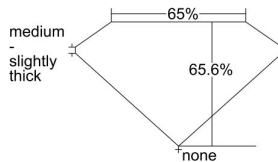

GIA®

FACSIMILE

GIA REPORT 7432228478

Verify this report at GIA.edu

GIA NATURAL DIAMOND DOSSIER®

April 27, 2022
GIA Report Number **7432228478**
Shape and Cutting Style ..... **Square Emerald Cut**
Measurements ..... **5.44 x 5.30 x 3.47 mm**

GRADING RESULTS

Carat Weight ..... **0.91 carat**
Color Grade ..... **I**
Clarity Grade **VS1**

ADDITIONAL GRADING INFORMATION

Polish ..... **Excellent**
Symmetry ..... **Excellent**
Fluorescence ..... **Faint**
Clarity Characteristics..... **Crystal, Cloud, Pinpoint**
Inscription(s): **GIA 7432228478**

PROPORTIONS

Profile not to actual proportions

GRADING SCALES

GIA COLOR SCALE		GIA CLARITY SCALE			
COLORLESS	D	VERY VERY SLIGHTLY INCLUDED	FLAWLESS		
	E		INTERNALLY FLAWLESS		
	F	VERY SLIGHTLY INCLUDED	VVS₁		
	G		VVS₂		
	H		VS₁		
	NEAR COLORLESS	I	SLIGHTLY INCLUDED	VS₂	
		J		SI₁	
		FAINT	K	INCLUDED	SI₂
			L		I₁
			M		I₂
VERT LIGHT	N	LIGHT	I₃		
	O				
	P				
	Q				
	R