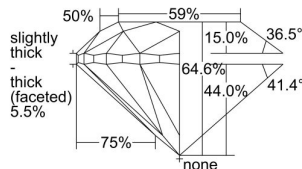

GIA®

FACSIMILE

GIA REPORT 7432310279

Verify this report at GIA.edu

GIA NATURAL DIAMOND DOSSIER®

May 05, 2022
GIA Report Number **7432310279**
Shape and Cutting Style ..... **Round Brilliant**
Measurements ..... **6.01 - 6.03 x 3.89 mm**

GRADING RESULTS

Carat Weight ..... **0.90 carat**
Color Grade ..... **G**
Clarity Grade **S11**
Cut Grade ..... **Very Good**

ADDITIONAL GRADING INFORMATION

Polish ..... **Excellent**
Symmetry ..... **Excellent**
Fluorescence ..... **None**
Clarity Characteristics..... **Crystal, Feather, Cloud**
Inscription(s): **GIA 7432310279**

PROPORTIONS

Profile to actual proportions

GRADING SCALES

GIA COLOR SCALE	GIA CLARITY SCALE	GIA CUT SCALE	
D	FLAWLESS	EXCELLENT	
E	INTERNALLY FLAWLESS		
F		VVS₁	VERY GOOD
G	VVS₂		
H	VS₁	GOOD	
I	VS₂		
J	S1₁	FAIR	
K	S1₂		
L	I₁	POOR	
M	I₂		
N	I₃		
O			
P			
Q			
R			
S			
T			
U			
V			
W			
X			
Y			
Z