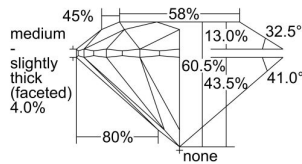

GIA®

FACSIMILE

GIA REPORT

7432318741

Verify this report at GIA.edu

GIA NATURAL DIAMOND DOSSIER®

May 09, 2022
GIA Report Number **7432318741**
Shape and Cutting Style ..... **Round Brilliant**
Measurements ..... **4.02 - 4.05 x 2.44 mm**

GRADING RESULTS

Carat Weight ..... **0.24 carat**
Color Grade ..... **G**
Clarity Grade ..... **Internally Flawless**
Cut Grade ..... **Excellent**

ADDITIONAL GRADING INFORMATION

Polish ..... **Excellent**
Symmetry ..... **Excellent**
Fluorescence ..... **None**
Clarity Characteristics... **Surface Graining, Minor Details of Polish**
Inscription(s): **GIA 7432318741**

PROPORTIONS

Profile to actual proportions

GRADING SCALES

GIA COLOR SCALE

COLORESS	D
	E
	F
	G
	H
	I
	J
NEAR COLORESS	K
	L
Faint	M
	N
	O
	P
	Q
VERY LIGHT	R
	S
	T
	U
	V
	W
	X
	Y
LIGHT	Z

GIA CLARITY SCALE

VERY VERY SLIGHTLY INCLUDED	FLAWLESS
	INTERNALLY FLAWLESS
VERY SLIGHTLY INCLUDED	VVS₁
	VVS₂
SLIGHTLY INCLUDED	VS₁
	VS₂
INCLUDED	SI₁
	SI₂
	I₁
	I₂
	I₃

GIA CUT SCALE

EXCELLENT
VERY GOOD
GOOD
FAIR
POOR