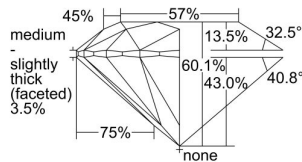

GIA®

FACSIMILE

GIA REPORT

7432320110

Verify this report at GIA.edu

GIA NATURAL DIAMOND DOSSIER®

May 12, 2022
GIA Report Number **7432320110**
Shape and Cutting Style ..... **Round Brilliant**
Measurements ..... **5.03 - 5.05 x 3.03 mm**

GRADING RESULTS

Carat Weight ..... **0.46 carat**
Color Grade ..... **E**
Clarity Grade **VS1**
Cut Grade ..... **Excellent**

ADDITIONAL GRADING INFORMATION

Polish ..... **Excellent**
Symmetry ..... **Excellent**
Fluorescence ..... **None**
Clarity Characteristics..... **Cloud, Pinpoint**
Inscription(s): **GIA 7432320110**

PROPORTIONS

Profile to actual proportions

GRADING SCALES

GIA COLOR SCALE	GIA CLARITY SCALE	GIA CUT SCALE
D	FLAWLESS	EXCELLENT
E	FLAWLESS	
F	INTERNALLY FLAWLESS	VERY GOOD
G	VVS₁	
H	VVS₂	GOOD
I	VS₁	
J	VS₂	FAIR
K	SI₁	
L	SI₂	POOR
M	I₁	
N	I₂	
O	I₃	
P		
Q		
R		
S		
T		
U		
V		
W		
X		
Y		
Z