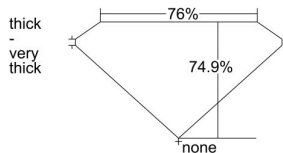

GIA®

FACSIMILE

GIA REPORT 7432346446

Verify this report at GIA.edu

GIA NATURAL DIAMOND DOSSIER®

May 09, 2022
GIA Report Number **7432346446**
Shape and Cutting Style ..... **Square Modified Brilliant**
Measurements ..... **4.93 x 4.78 x 3.58 mm**

GRADING RESULTS

Carat Weight ..... **0.70 carat**
Color Grade ..... **J**
Clarity Grade **S12**

ADDITIONAL GRADING INFORMATION

Polish ..... **Excellent**
Symmetry ..... **Very Good**
Fluorescence ..... **None**
Clarity Characteristics..... **Crystal, Cloud, Feather**
Inscription(s): **GIA 7432346446**

PROPORTIONS

Profile not to actual proportions

GRADING SCALES

GIA COLOR SCALE		GIA CLARITY SCALE			
COLORLESS	D	VERY VERY SLIGHTLY INCLUDED	FLAWLESS		
	E		INTERNALLY FLAWLESS		
	F	VERY SLIGHTLY INCLUDED	VVS₁		
	G		VVS₂		
	H		VS₁		
	NEAR COLORLESS	I	SLIGHTLY INCLUDED	VS₂	
		J		S1₁	
		FAINT	K	INCLUDED	S1₂
			L		I₁
			M		I₂
VERT LIGHT	N	LIGHT	I₃		
	O				
	P				
	Q				
	R