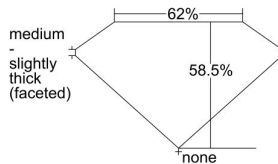

GIA®

FACSIMILE

GIA REPORT 7432376919

Verify this report at GIA.edu

GIA NATURAL DIAMOND DOSSIER®

May 12, 2022
GIA Report Number **7432376919**
Shape and Cutting Style ..... **Marquise Brilliant**
Measurements ..... **7.40 x 3.53 x 2.06 mm**

GRADING RESULTS

Carat Weight ..... **0.31 carat**
Color Grade ..... **G**
Clarity Grade **VVS2**

ADDITIONAL GRADING INFORMATION

Polish ..... **Excellent**
Symmetry ..... **Excellent**
Fluorescence ..... **Very Strong Blue**
Clarity Characteristics ..... **Feather**
Inscription(s): GIA 7432376919

PROPORTIONS

Profile not to actual proportions

GRADING SCALES

GIA COLOR SCALE		GIA CLARITY SCALE			
COLORLESS	D	VERY VERY SLIGHTLY INCLUDED	FLAWLESS		
	E		INTERNALLY FLAWLESS		
	F		VVS₁		
	NEAR COLORLESS	G	VERY SLIGHTLY INCLUDED	VVS₂	
		H		VS₁	
		FAINT	I	SLIGHTLY INCLUDED	VS₂
			J		SI₁
	K		SI₂		
	LIGHT		L	INCLUDED	I₁
			M		I₂
N			I₃		
O					
P					
Q					
R