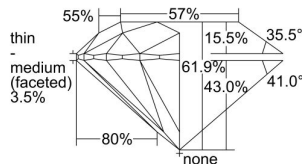

GIA®

FACSIMILE

GIA REPORT

7432455841

Verify this report at GIA.edu

GIA NATURAL DIAMOND DOSSIER®

May 30, 2022
GIA Report Number **7432455841**
Shape and Cutting Style ..... **Round Brilliant**
Measurements ..... **4.41 - 4.43 x 2.74 mm**

GRADING RESULTS

Carat Weight ..... **0.32 carat**
Color Grade ..... **J**
Clarity Grade ..... **Internally Flawless**
Cut Grade ..... **Excellent**

ADDITIONAL GRADING INFORMATION

Polish ..... **Very Good**
Symmetry ..... **Excellent**
Fluorescence ..... **None**
Clarity Characteristics... **Surface Graining, Minor Details of Polish**
Inscription(s): **GIA 7432455841**

PROPORTIONS

GRADING SCALES

GIA COLOR SCALE	GIA CLARITY SCALE	GIA CUT SCALE	
D	FLAWLESS	EXCELLENT	
E	INTERNALLY FLAWLESS		
F		VVS₁	VERY GOOD
G	VVS₂		
H	VS₁	GOOD	
I	VS₂		
J	SI₁	FAIR	
K	SI₂		
L	I₁	POOR	
M			
N			
O	I₂		
P			
Q			
R	I₃		
S			
T			
U			
V			
W			
X			
Y			
Z