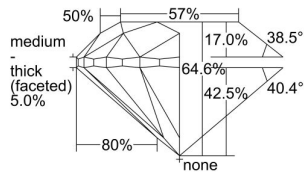

GIA®

FACSIMILE

GIA REPORT

7432463731

Verify this report at GIA.edu

GIA NATURAL DIAMOND DOSSIER®

May 19, 2022
GIA Report Number **7432463731**
Shape and Cutting Style ..... **Round Brilliant**
Measurements ..... **4.92 - 4.97 x 3.19 mm**

GRADING RESULTS

Carat Weight ..... **0.50 carat**
Color Grade ..... **E**
Clarity Grade **S12**
Cut Grade ..... **Very Good**

ADDITIONAL GRADING INFORMATION

Polish ..... **Excellent**
Symmetry ..... **Very Good**
Fluorescence ..... **None**
Clarity Characteristics..... **Crystal, Feather, Cavity**
Inscription(s): **GIA 7432463731**

PROPORTIONS

Profile to actual proportions

GRADING SCALES

GIA COLOR SCALE

COLORESS	D
	E
	F
	G
	H
	I
	J
NEAR COLORESS	K
	L
Faint	M
	N
	O
	P
Very Light	R
	S
	T
	U
	V
Light	W
	X
	Y
	Z

GIA CLARITY SCALE

VERY VERY SLIGHTLY INCLUDED	FLAWLESS
	INTERNALLY FLAWLESS
VERY SLIGHTLY INCLUDED	VVS₁
	VVS₂
SLIGHTLY INCLUDED	VS₁
	VS₂
INCLUDED	I₁
	I₂
	I₃

GIA CUT SCALE

EXCELLENT	VERY GOOD	GOOD	FAIR	POOR