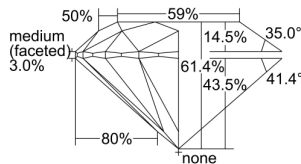

GIA®

FACSIMILE

GIA REPORT 7432539825

Verify this report at GIA.edu

GIA NATURAL DIAMOND DOSSIER®

May 26, 2022
GIA Report Number 7432539825
Shape and Cutting Style ..... Round Brilliant
Measurements ..... 4.41 - 4.42 x 2.71 mm

GRADING RESULTS

Carat Weight ..... 0.32 carat
Color Grade ..... F
Clarity Grade S11
Cut Grade ..... Excellent

ADDITIONAL GRADING INFORMATION

Polish ..... Excellent
Symmetry ..... Excellent
Fluorescence ..... Faint
Clarity Characteristics ..... Crystal
Inscription(s): GIA 7432539825

PROPORTIONS

Profile to actual proportions

GRADING SCALES

GIA COLOR SCALE	GIA CLARITY SCALE	GIA CUT SCALE	
D	FLAWLESS	EXCELLENT	
E	INTERNALLY FLAWLESS		
F		VVS₁	VERY GOOD
G	VVS₂		
H	VS₁	GOOD	
I	VS₂		
J	S1₁	FAIR	
K	S1₂		
L	I₁	POOR	
M	I₂		
N	I₃		
O			
P			
Q			
R			
S			
T			
U			
V			
W			
X			
Y			
Z