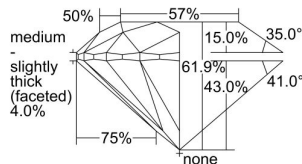

GIA®

FACSIMILE

GIA REPORT

7432545234

Verify this report at GIA.edu

GIA NATURAL DIAMOND DOSSIER®

May 26, 2022
GIA Report Number **7432545234**
Shape and Cutting Style ..... **Round Brilliant**
Measurements ..... **4.08 - 4.11 x 2.53 mm**

GRADING RESULTS

Carat Weight ..... **0.26 carat**
Color Grade ..... **H**
Clarity Grade **VS1**
Cut Grade ..... **Excellent**

ADDITIONAL GRADING INFORMATION

Polish ..... **Excellent**
Symmetry ..... **Excellent**
Fluorescence ..... **Strong Blue**
Clarity Characteristics..... **Cloud, Crystal**
Inscription(s): **GIA 7432545234**

PROPORTIONS

Profile to actual proportions

GRADING SCALES

GIA COLOR SCALE	GIA CLARITY SCALE	GIA CUT SCALE
D	FLAWLESS	EXCELLENT
E	FLAWLESS	
F	INTERNALLY FLAWLESS	VERY GOOD
G	FLAWLESS	
H	VVS₁	GOOD
I	VVS₂	
J	VS₁	FAIR
K	VS₂	
L	SI₁	POOR
M	SI₂	
N	I₁	
O	I₂	
P	I₃	
Q		
R		
S		
T		
U		
V		
W		
X		
Y		
Z