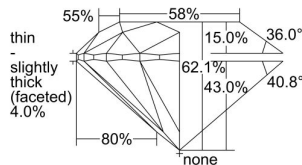

GIA®

FACSIMILE

GIA REPORT

7432564231

Verify this report at GIA.edu

GIA NATURAL DIAMOND DOSSIER®

May 30, 2022
GIA Report Number **7432564231**
Shape and Cutting Style ..... **Round Brilliant**
Measurements ..... **4.87 - 4.90 x 3.03 mm**

GRADING RESULTS

Carat Weight ..... **0.45 carat**
Color Grade ..... **F**
Clarity Grade **VS1**
Cut Grade ..... **Excellent**

ADDITIONAL GRADING INFORMATION

Polish ..... **Excellent**
Symmetry ..... **Excellent**
Fluorescence ..... **None**
Clarity Characteristics..... **Cloud, Indented Natural**
Inscription(s): **GIA 7432564231**

PROPORTIONS

Profile to actual proportions

GRADING SCALES

GIA COLOR SCALE	GIA CLARITY SCALE	GIA CUT SCALE	
D	FLAWLESS	EXCELLENT	
E	INTERNALLY FLAWLESS		
F		VVS₁	VERY GOOD
G	VVS₂		
H	VS₁	GOOD	
I	VS₂		
J	SI₁	FAIR	
K	SI₂		
L	I₁	POOR	
M	I₂		
N	I₃		
O			
P			
Q			
R			
S			
T			
U			
V			
W			
X			
Y			
Z