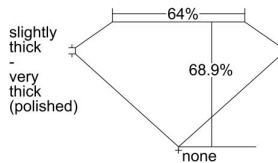

GIA®

FACSIMILE

GIA REPORT

7432594578

Verify this report at gia.edu

GIA NATURAL DIAMOND DOSSIER®

June 02, 2022
GIA Report Number 7432594578
Shape and Cutting Style ..... Emerald Cut
Measurements ..... 6.16 x 4.53 x 3.12 mm

GRADING RESULTS

Carat Weight ..... 0.86 carat
Color Grade ..... F
Clarity Grade S11

ADDITIONAL GRADING INFORMATION

Polish ..... Excellent
Symmetry ..... Very Good
Fluorescence ..... None
Clarity Characteristics ..... Cloud, Crystal
Inscription(s): GIA 7432594578

PROPORTIONS

Profile not to actual proportions

GRADING SCALES

GIA COLOR SCALE		GIA CLARITY SCALE		
COLORLESS	D	VERY SLIGHTLY INCLUDED	FLAWLESS	
	E		INTERNALLY FLAWLESS	
	F		VVS₁	
	NEAR COLORLESS	G	VVS₂	
		H	VERY SLIGHTLY INCLUDED	VS₁
		I		VS₂
		J	SLIGHTLY INCLUDED	S1₁
	K	S1₂		
	L	I₁		
	FAINT		M	I₂
N		I₃		
VERT LIGHT	O			
	P			
	Q			
	R			
	S			
	T			
LIGHT	U			
	V			
	W			
	X			
	Y			
	Z