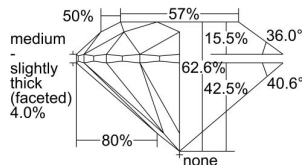

GIA®

FACSIMILE

GIA REPORT

7432657471

Verify this report at GIA.edu

GIA NATURAL DIAMOND DOSSIER®

June 08, 2022
GIA Report Number **7432657471**
Shape and Cutting Style ..... **Round Brilliant**
Measurements ..... **4.75 - 4.78 x 2.98 mm**

GRADING RESULTS

Carat Weight ..... **0.42 carat**
Color Grade ..... **I**
Clarity Grade **VVS1**
Cut Grade ..... **Excellent**

ADDITIONAL GRADING INFORMATION

Polish ..... **Excellent**
Symmetry ..... **Excellent**
Fluorescence ..... **None**
Clarity Characteristics..... **Pinpoint, Surface Graining**
Inscription(s): **GIA 7432657471**

PROPORTIONS

Profile to actual proportions

GRADING SCALES

GIA COLOR SCALE	GIA CLARITY SCALE	GIA CUT SCALE
COLOREDNESS D	FLAWLESS	EXCELLENT
E	INTERNALLY FLAWLESS	
F	VVS₁	VERY GOOD
G		
H	VVS₂	GOOD
I	VS₁	
J	VS₂	FAIR
K	SI₁	
L	SI₂	POOR
M	I₁	
N	I₂	
O	I₃	
P		
Q		
R		
S		
T		
U		
V		
W		
X		
Y		
Z