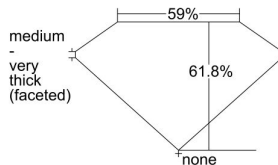

GIA®

FACSIMILE

GIA REPORT

7432730281

Verify this report at GIA.edu

GIA NATURAL DIAMOND DOSSIER®

June 16, 2022
GIA Report Number 7432730281
Shape and Cutting Style ..... Heart Brilliant
Measurements ..... 4.49 x 5.40 x 3.34 mm

GRADING RESULTS

Carat Weight ..... 0.50 carat
Color Grade ..... J
Clarity Grade S11

ADDITIONAL GRADING INFORMATION

Polish ..... Excellent
Symmetry ..... Excellent
Fluorescence ..... Faint
Clarity Characteristics..Crystal, Feather, Cavity, Indented Natural
Inscription(s): GIA 7432730281

PROPORTIONS

Profile not to actual proportions

GRADING SCALES

GIA COLOR SCALE		GIA CLARITY SCALE	
COLORLESS	D	VERY VERY SLIGHTLY INCLUDED	FLAWLESS
	E		INTERNALLY FLAWLESS
	F		VVS₁
	G		VVS₂
	H		VS₁
	I		VS₂
	J		S1₁
	K		S1₂
	L		I₁
	M		I₂
NEAR COLORLESS	N	SLIGHTLY INCLUDED	I₃
	O		
	P		
	Q		
FAINT	R		
	S		
	T		
	U		
VERY LIGHT	V		
	W		
	X		
	Y		
LIGHT	Z