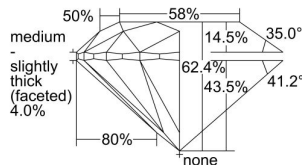

GIA®

FACSIMILE

GIA REPORT

7432771826

Verify this report at GIA.edu

GIA NATURAL DIAMOND DOSSIER®

June 21, 2022
GIA Report Number **7432771826**
Shape and Cutting Style ..... **Round Brilliant**
Measurements ..... **4.69 - 4.71 x 2.93 mm**

GRADING RESULTS

Carat Weight ..... **0.40 carat**
Color Grade ..... **F**
Clarity Grade **S12**
Cut Grade ..... **Excellent**

ADDITIONAL GRADING INFORMATION

Polish ..... **Excellent**
Symmetry ..... **Excellent**
Fluorescence ..... **None**
Clarity Characteristics ..... **Crystal**
Inscription(s): **GIA 7432771826**

PROPORTIONS

Profile to actual proportions

GRADING SCALES

GIA COLOR SCALE	GIA CLARITY SCALE	GIA CUT SCALE
D	FLAWLESS	EXCELLENT
E	FLAWLESS	
F	INTERNALLY FLAWLESS	VERY GOOD
G	FLAWLESS	
H	VVS₁	GOOD
I	VVS₂	
J	VS₁	FAIR
K	VS₂	
L	S1₁	POOR
M	S1₂	
N	I₁	
O	I₂	
P	I₃	
Q		
R		
S		
T		
U		
V		
W		
X		
Y		
Z