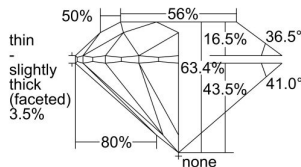

GIA®

FACSIMILE

GIA REPORT 7432787899

Verify this report at GIA.edu

GIA NATURAL DIAMOND DOSSIER®

June 22, 2022
GIA Report Number **7432787899**
Shape and Cutting Style ..... **Round Brilliant**
Measurements ..... **5.61 - 5.64 x 3.57 mm**

GRADING RESULTS

Carat Weight ..... **0.70 carat**
Color Grade ..... **F**
Clarity Grade **S11**
Cut Grade ..... **Excellent**

ADDITIONAL GRADING INFORMATION

Polish ..... **Excellent**
Symmetry ..... **Excellent**
Fluorescence ..... **None**
Clarity Characteristics..... **Crystal, Cloud, Feather**
Inscription(s): **GIA 7432787899**

PROPORTIONS

Profile to actual proportions