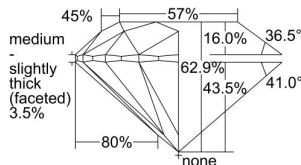

GIA®

FACSIMILE

GIA REPORT 7432829453

Verify this report at GIA.edu

GIA NATURAL DIAMOND DOSSIER®

July 05, 2022
GIA Report Number **7432829453**
Shape and Cutting Style ..... **Round Brilliant**
Measurements ..... **4.70 - 4.72 x 2.96 mm**

GRADING RESULTS

Carat Weight ..... **0.40 carat**
Color Grade ..... **I**
Clarity Grade **VVS1**
Cut Grade ..... **Excellent**

ADDITIONAL GRADING INFORMATION

Polish ..... **Excellent**
Symmetry ..... **Excellent**
Fluorescence ..... **Strong Blue**
Clarity Characteristics..... **Cloud, Pinpoint, Indented Natural**
Inscription(s): **GIA 7432829453**

PROPORTIONS

Profile to actual proportions

GRADING SCALES

GIA COLOR SCALE

COLOREDNESS	D
	E
	F
	G
	H
	I
NEAR COLORLESS	J
	K
	L
Faint	M
	N
	O
	P
	Q
	R
	S
	T
	U
	V
	W
	X
	Y
Light	Z

GIA CLARITY SCALE

VERY VERY SLIGHTLY INCLUDED	FLAWLESS
	INTERNALLY FLAWLESS
VERY SLIGHTLY INCLUDED	VVS₁
	VVS₂
SLIGHTLY INCLUDED	VS₁
	VS₂
INCLUDED	SI₁
	SI₂
INCLUDED	I₁
	I₂
	I₃

GIA CUT SCALE

EXCELLENT
VERY GOOD
GOOD
FAIR
POOR