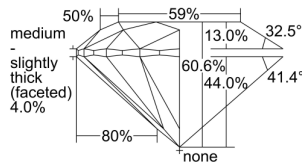

GIA®

FACSIMILE

GIA REPORT

7432838242

Verify this report at GIA.edu

GIA NATURAL DIAMOND DOSSIER®

June 27, 2022
GIA Report Number **7432838242**
Shape and Cutting Style ..... **Round Brilliant**
Measurements ..... **5.14 - 5.14 x 3.11 mm**

GRADING RESULTS

Carat Weight ..... **0.50 carat**
Color Grade ..... **G**
Clarity Grade **S11**
Cut Grade ..... **Excellent**

ADDITIONAL GRADING INFORMATION

Polish ..... **Excellent**
Symmetry ..... **Excellent**
Fluorescence ..... **None**
Clarity Characteristics ..... **Feather**
Inscription(s): **GIA 7432838242**

PROPORTIONS

Profile to actual proportions

GRADING SCALES

GIA COLOR SCALE	GIA CLARITY SCALE	GIA CUT SCALE	
D	FLAWLESS	EXCELLENT	
E	INTERNALLY FLAWLESS		
F		VVS₁	VERY GOOD
G	VVS₂		
H	VS₁	GOOD	
I	VS₂		
J	S1₁	FAIR	
K	S1₂		
L	I₁	POOR	
M	I₂		
N	I₃		
O			
P			
Q			
R			
S			
T			
U			
V			
W			
X			
Y			
Z