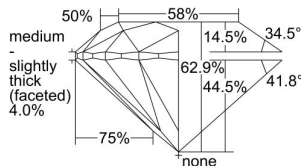

GIA®

FACSIMILE

GIA NATURAL DIAMOND DOSSIER®

June 28, 2022
GIA Report Number **7432863765**
Shape and Cutting Style ..... **Round Brilliant**
Measurements ..... **4.67 - 4.71 x 2.95 mm**

GRADING RESULTS

Carat Weight ..... **0.40 carat**
Color Grade ..... **F**
Clarity Grade **VS2**
Cut Grade ..... **Excellent**

ADDITIONAL GRADING INFORMATION

Polish ..... **Excellent**
Symmetry ..... **Excellent**
Fluorescence ..... **None**
Clarity Characteristics ..... **Cloud**
Inscription(s): GIA 7432863765

GIA REPORT 7432863765

Verify this report at GIA.edu

PROPORTIONS

Profile to actual proportions

GRADING SCALES

GIA COLOR SCALE	GIA CLARITY SCALE	GIA CUT SCALE	
D	FLAWLESS	EXCELLENT	
E	INTERNALLY FLAWLESS		
F		VVS₁	VERY GOOD
G	VVS₂		
H	VS₁	GOOD	
I	VS₂		
J	SI₁	FAIR	
K	SI₂		
L	I₁	POOR	
M	I₂		
N	I₃		
O			
P			
Q			
R			
S			
T			
U			
V			
W			
X			
Y			
Z