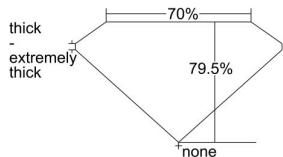

GIA®

FACSIMILE

GIA REPORT 7433071324

Verify this report at GIA.edu

GIA NATURAL DIAMOND DOSSIER®

April 18, 2022
GIA Report Number **7433071324**
Shape and Cutting Style ..... **Square Modified Brilliant**
Measurements ..... **4.91 x 4.80 x 3.82 mm**

GRADING RESULTS

Carat Weight ..... **0.80 carat**
Color Grade ..... **J**
Clarity Grade **VS2**

ADDITIONAL GRADING INFORMATION

Polish ..... **Excellent**
Symmetry ..... **Very Good**
Fluorescence ..... **None**
Clarity Characteristics..... **Crystal, Cloud, Feather**
Inscription(s): **GIA 7433071324**

PROPORTIONS

Profile not to actual proportions

GRADING SCALES

GIA COLOR SCALE		GIA CLARITY SCALE			
COLORLESS	D	VERY VERY SLIGHTLY INCLUDED	FLAWLESS		
	E		INTERNALLY FLAWLESS		
	F	VERY SLIGHTLY INCLUDED	VVS₁		
	G		VVS₂		
	H		VS₁		
	NEAR COLORLESS	I	SLIGHTLY INCLUDED	VS₂	
		J		SI₁	
		FAINT	K	INCLUDED	SI₂
			L		I₁
			M		I₂
VERT LIGHT	N	INCLUDED	I₃		
	O				
	P				
	Q				
	R				
LIGHT	S				
	T				
	U				
	V				
	W				
	X				
	Y				
	Z