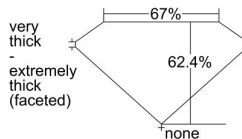

GIA®

FACSIMILE

GIA REPORT

7433112024

Verify this report at GIA.edu

GIA NATURAL DIAMOND DOSSIER®

April 20, 2022
GIA Report Number 7433112024
Shape and Cutting Style ..... Oval Brilliant
Measurements ..... 7.68 x 5.10 x 3.19 mm

GRADING RESULTS

Carat Weight ..... 0.90 carat
Color Grade ..... K
Clarity Grade VS2

ADDITIONAL GRADING INFORMATION

Polish ..... Excellent
Symmetry ..... Very Good
Fluorescence ..... None
Clarity Characteristics ..... Crystal
Inscription(s): GIA 7433112024

PROPORTIONS

Profile not to actual proportions

GRADING SCALES

GIA COLOR SCALE		GIA CLARITY SCALE		
COLORLESS	D	VERY VERY SLIGHTLY INCLUDED	FLAWLESS	
	E		INTERNALLY FLAWLESS	
	F		VVS₁	
	G		VVS₂	
	NEAR COLORLESS	H	VERY SLIGHTLY INCLUDED	VS₁
		I		VS₂
		J		SI₁
		K		SI₂
	FAINT	L	SLIGHTLY INCLUDED	I₁
		M		I₂
N		I₃		
O				
LIGHT	P			
	Q			
	R			
	S			
	T			
	U			
	V			
	W			
X				
Y				
Z