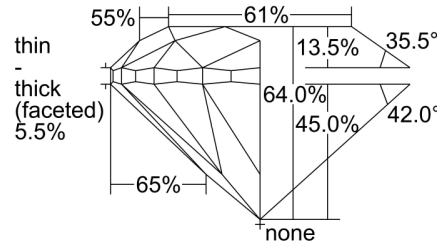

### GRADING RESULTS

Carat Weight ..... 0.90 carat

Color Grade ..... G

Clarity Grade ..... VS2

Cut Grade ..... Very Good

### PROPORTIONS

Profile to actual proportions