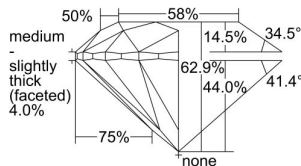

GIA®

FACSIMILE

GIA NATURAL DIAMOND DOSSIER®

April 28, 2022
GIA Report Number **7433234406**
Shape and Cutting Style ..... **Round Brilliant**
Measurements ..... **5.15 - 5.19 x 3.25 mm**

GRADING RESULTS

Carat Weight ..... **0.53 carat**
Color Grade ..... **J**
Clarity Grade **S11**
Cut Grade ..... **Excellent**

ADDITIONAL GRADING INFORMATION

Polish ..... **Excellent**
Symmetry ..... **Excellent**
Fluorescence ..... **None**
Clarity Characteristics..... **Cloud, Crystal**
Inscription(s): **GIA 7433234406**

GIA REPORT 7433234406

Verify this report at GIA.edu

PROPORTIONS

Profile to actual proportions

GRADING SCALES

GIA COLOR SCALE	GIA CLARITY SCALE	GIA CUT SCALE	
D	FLAWLESS	EXCELLENT	
E	INTERNALLY FLAWLESS		
F		VVS₁	VERY GOOD
G	VVS₂		
H	VS₁	GOOD	
I	VS₂		
J	S1₁	FAIR	
K	S1₂		
L	I₁	POOR	
M	I₂		
N	I₃		
O			
P			
Q			
R			
S			
T			
U			
V			
W			
X			
Y			
Z