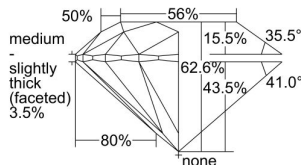

GIA®

FACSIMILE

GIA REPORT

7433254390

Verify this report at GIA.edu

GIA NATURAL DIAMOND DOSSIER®

April 29, 2022

GIA Report Number **7433254390**

Shape and Cutting Style ..... **Round Brilliant**

Measurements ..... **6.13 - 6.18 x 3.85 mm**

GRADING RESULTS

Carat Weight ..... **0.90 carat**

Color Grade ..... **I**

Clarity Grade **VS1**

Cut Grade ..... **Excellent**

ADDITIONAL GRADING INFORMATION

Polish ..... **Excellent**

Symmetry ..... **Excellent**

Fluorescence ..... **Faint**

Clarity Characteristics.. **Crystal, Indented Natural, Cloud, Pinpoint**

Inscription(s): **GIA 7433254390**

PROPORTIONS

Profile to actual proportions

GRADING SCALES

GIA COLOR SCALE

COLORLESS	D
	E
	F
	G
	H
	I
NEAR COLORLESS	J
	K
	L
FAIN	M
	N
	O
	P
	Q
VERY LIGHT	R
	S
	T
	U
	V
	W
	X
	Y
LIGHT	Z

GIA CLARITY SCALE

FLAWLESS	VERY VERY SLIGHTLY INCLUDED	VVS₁	
			VVS₂
INTERNALLY FLAWLESS	VERY SLIGHTLY INCLUDED	VS₁	
		VS₂	
SLIGHTLY INCLUDED	SLIGHTLY INCLUDED	SI₁	
		SI₂	
INCLUDED	INCLUDED	I₁	
		I₂	
		I₃	

GIA CUT SCALE

EXCELLENT	VERY GOOD	GOOD	FAIR	POOR