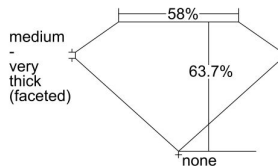

GIA®

FACSIMILE

GIA REPORT

7433307824

Verify this report at GIA.edu

GIA NATURAL DIAMOND DOSSIER®

May 05, 2022
GIA Report Number 7433307824
Shape and Cutting Style ..... Oval Brilliant
Measurements ..... 6.79 x 5.06 x 3.22 mm

GRADING RESULTS

Carat Weight ..... 0.72 carat
Color Grade ..... E
Clarity Grade SI1

ADDITIONAL GRADING INFORMATION

Polish ..... Excellent
Symmetry ..... Very Good
Fluorescence ..... None
Clarity Characteristics..... Crystal, Cloud
Inscription(s): GIA 7433307824

PROPORTIONS

Profile not to actual proportions

GRADING SCALES

GIA COLOR SCALE		GIA CLARITY SCALE			
COLORLESS	D	VERY VERY SLIGHTLY INCLUDED	FLAWLESS		
	E		INTERNALLY FLAWLESS		
	F		VVS₁		
	G		VVS₂		
	NEAR COLORLESS	H	VERY SLIGHTLY INCLUDED	VS₁	
		I		VS₂	
		FAINT	J	SLIGHTLY INCLUDED	SI₁
			K		SI₂
	L		I₁		
	VERT LIGHT		M	INCLUDED	I₂
N			I₃		
O					
P					
LIGHT	Q				
	R				
	S				
	T				
	U				
	Z