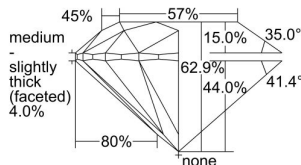

GIA®

FACSIMILE

GIA REPORT 7433343799

Verify this report at GIA.edu

GIA NATURAL DIAMOND DOSSIER®

May 09, 2022
GIA Report Number **7433343799**
Shape and Cutting Style ..... **Round Brilliant**
Measurements ..... **5.07 - 5.08 x 3.19 mm**

GRADING RESULTS

Carat Weight ..... **0.50 carat**
Color Grade ..... **D**
Clarity Grade **VS1**
Cut Grade ..... **Excellent**

ADDITIONAL GRADING INFORMATION

Polish ..... **Excellent**
Symmetry ..... **Excellent**
Fluorescence ..... **Faint**
Clarity Characteristics..... **Crystal, Needle, Pinpoint**
Inscription(s): **GIA 7433343799**

PROPORTIONS

Profile to actual proportions

GRADING SCALES

GIA COLOR SCALE

COLORLESS	D
	E
	F
	G
	H
	I
	J
NEAR COLORLESS	K
	L
Faint	M
	N
	O
	P
Very Light	Q
	R
	S
	T
	U
	V
Light	W
	X
	Y
	Z

GIA CLARITY SCALE

FLAWLESS	VERY VERY SLIGHTLY INCLUDED	VS₁	SI₁	
				SI₂
INTERNALLY FLAWLESS	VERY SLIGHTLY INCLUDED	VS₂	I₁	
				I₂
VVS₁	SLIGHTLY INCLUDED	VS₁	I₃	
				VS₂
				I₃

GIA CUT SCALE

EXCELLENT	VERY GOOD	GOOD	FAIR	POOR	
					I₃