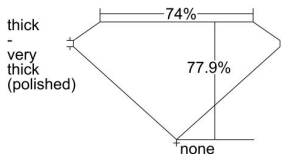

GIA®

FACSIMILE

GIA REPORT 7433489014

Verify this report at GIA.edu

GIA NATURAL DIAMOND DOSSIER®

May 30, 2022
GIA Report Number **7433489014**
Shape and Cutting Style ..... **Square Modified Brilliant**
Measurements ..... **4.72 x 4.68 x 3.65 mm**

GRADING RESULTS

Carat Weight ..... **0.71 carat**
Color Grade ..... **J**
Clarity Grade **S12**

ADDITIONAL GRADING INFORMATION

Polish ..... **Excellent**
Symmetry ..... **Good**
Fluorescence ..... **None**
Clarity Characteristics ..... **Cloud**
Inscription(s): GIA 7433489014

PROPORTIONS

Profile not to actual proportions

GRADING SCALES

GIA COLOR SCALE		GIA CLARITY SCALE			
COLORLESS	D	VERY VERY SLIGHTLY INCLUDED	FLAWLESS		
	E		INTERNALLY FLAWLESS		
	F	VERY SLIGHTLY INCLUDED	VVS₁		
	G		VVS₂		
	H		VS₁		
	NEAR COLORLESS	I	SLIGHTLY INCLUDED	VS₂	
		J		S1₁	
		FAINT	K	INCLUDED	S1₂
			L		I₁
			M		I₂
VERT LIGHT	N	LIGHT	I₃		
	O				
	P				
	Q				
	R