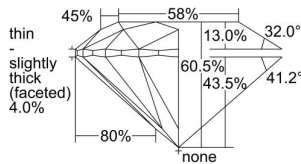

GIA®

FACSIMILE

GIA REPORT 7433517943

Verify this report at GIA.edu

GIA NATURAL DIAMOND DOSSIER®

May 25, 2022
GIA Report Number 7433517943
Shape and Cutting Style ..... Round Brilliant
Measurements ..... 3.97 - 3.98 x 2.40 mm

GRADING RESULTS

Carat Weight ..... 0.23 carat
Color Grade ..... G
Clarity Grade VS1
Cut Grade ..... Excellent

ADDITIONAL GRADING INFORMATION

Polish ..... Excellent
Symmetry ..... Excellent
Fluorescence ..... Faint
Clarity Characteristics..... Crystal, Pinpoint, Indented Natural
Inscription(s): GIA 7433517943

PROPORTIONS

GRADING SCALES

GIA COLOR SCALE	GIA CLARITY SCALE	GIA CUT SCALE	
D	FLAWLESS	EXCELLENT	
E	INTERNALLY FLAWLESS		
F		VVS₁	VERY GOOD
G	VVS₂		
H	VS₁	GOOD	
I	VS₂		
J	SI₁	FAIR	
K	SI₂		
L	I₁	POOR	
M	I₂		
N	I₃		
O			
P			
Q			
R			
S			
T			
U			
V			
W			
X			
Y			
Z