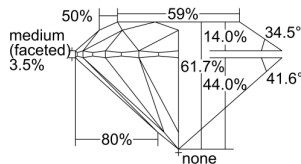

GIA®

FACSIMILE

GIA REPORT 7433728672

Verify this report at GIA.edu

GIA NATURAL DIAMOND DOSSIER®

June 15, 2022
GIA Report Number **7433728672**
Shape and Cutting Style ..... **Round Brilliant**
Measurements ..... **4.02 - 4.03 x 2.49 mm**

GRADING RESULTS

Carat Weight ..... **0.24 carat**
Color Grade ..... **I**
Clarity Grade **VS2**
Cut Grade ..... **Excellent**

ADDITIONAL GRADING INFORMATION

Polish ..... **Excellent**
Symmetry ..... **Excellent**
Fluorescence ..... **None**
Clarity Characteristics ..... **Crystal**
Inscription(s): **GIA 7433728672**

PROPORTIONS

Profile to actual proportions

GRADING SCALES

GIA COLOR SCALE

COLOURESS	D
	E
	F
	G
	H
	I
	J
NEAR COLOURESS	K
	L
FAIN	M
	N
	O
	P
	Q
VERY LIGHT	R
	S
	T
	U
	V
	W
	X
	Y
LIGHT	Z

GIA CLARITY SCALE

	FLAWLESS
	INTERNALLY FLAWLESS
VERY VERY SLIGHTLY INCLUDED	VVS₁
	VVS₂
VERY SLIGHTLY INCLUDED	VS₁
	VS₂
SLIGHTLY INCLUDED	SI₁
	SI₂
	I₁
	I₂
INCLUDED	I₃

GIA CUT SCALE

	EXCELLENT
	VERY GOOD
	GOOD
	FAIR
	POOR