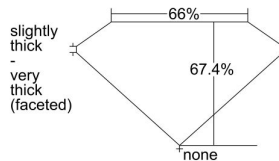

GIA®

FACSIMILE

GIA REPORT

7433761452

Verify this report at GIA.edu

GIA NATURAL DIAMOND DOSSIER®

June 21, 2022

GIA Report Number **7433761452**

Shape and Cutting Style ..... **Cushion Modified Brilliant**

Measurements ..... **5.42 x 5.04 x 3.40 mm**

GRADING RESULTS

Carat Weight ..... **0.75 carat**

Color Grade ..... **D**

Clarity Grade **VS1**

ADDITIONAL GRADING INFORMATION

Polish ..... **Excellent**

Symmetry ..... **Excellent**

Fluorescence ..... **Medium Blue**

Clarity Characteristics..... **Crystal, Needle, Pinpoint**

Inscription(s): **GIA 7433761452**

PROPORTIONS

Profile not to actual proportions

GRADING SCALES

GIA COLOR SCALE		GIA CLARITY SCALE			
COLORLESS	D	VERY VERY SLIGHTLY INCLUDED	FLAWLESS		
	E		INTERNALLY FLAWLESS		
	F	VERY SLIGHTLY INCLUDED	VS₁		
	G		VS₂		
	H		VS₁		
	NEAR COLORLESS	I	SLIGHTLY INCLUDED	SI₁	
		J		SI₂	
		FAINT	K	INCLUDED	I₁
			L		I₂
			M		I₃
VERT LIGHT	N		LIGHT		
	O				
	P				
	Q				
	R