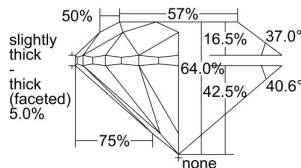

GIA®

FACSIMILE

GIA REPORT 7433765299

Verify this report at GIA.edu

GIA NATURAL DIAMOND DOSSIER®

June 21, 2022
GIA Report Number **7433765299**
Shape and Cutting Style ..... **Round Brilliant**
Measurements ..... **5.30 - 5.32 x 3.40 mm**

GRADING RESULTS

Carat Weight ..... **0.61 carat**
Color Grade ..... **D**
Clarity Grade **VS1**
Cut Grade ..... **Very Good**

ADDITIONAL GRADING INFORMATION

Polish ..... **Excellent**
Symmetry ..... **Excellent**
Fluorescence ..... **Medium Blue**
Clarity Characteristics..... **Crystal, Cloud, Pinpoint**
Inscription(s): **GIA 7433765299**

PROPORTIONS

Profile to actual proportions

GRADING SCALES

GIA COLOR SCALE

COLORLESS	D
	E
	F
	G
	H
	I
	J
NEAR COLORLESS	K
	L
Faint	M
	N
	O
	P
Very Light	R
	S
	T
	U
	V
	W
	X
	Y
Light	Z

GIA CLARITY SCALE

FLAWLESS	VERY VERY SLIGHTLY INCLUDED	VVS₁	
			VVS₂
INTERNALLY FLAWLESS	VERY SLIGHTLY INCLUDED	VS₁	
		VS₂	
SLIGHTLY INCLUDED	INCLUDED	I₁	
		I₂	
		I₃	

GIA CUT SCALE

EXCELLENT
VERY GOOD
GOOD
FAIR
POOR