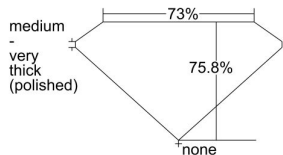

GIA®

FACSIMILE

GIA REPORT 7433883882

Verify this report at GIA.edu

GIA NATURAL DIAMOND DOSSIER®

July 01, 2022
GIA Report Number **7433883882**
Shape and Cutting Style ..... **Square Modified Brilliant**
Measurements ..... **4.60 x 4.55 x 3.45 mm**

GRADING RESULTS

Carat Weight ..... **0.64 carat**
Color Grade ..... **I**
Clarity Grade **VS1**

ADDITIONAL GRADING INFORMATION

Polish ..... **Excellent**
Symmetry ..... **Very Good**
Fluorescence ..... **None**
Clarity Characteristics..... **Crystal, Cloud, Needle, Pinpoint**
Inscription(s): **GIA 7433883882**

PROPORTIONS

Profile not to actual proportions

GRADING SCALES

GIA COLOR SCALE		GIA CLARITY SCALE			
COLORLESS	D	VERY VERY SLIGHTLY INCLUDED	FLAWLESS		
	E		INTERNALLY FLAWLESS		
	F		VVS₁		
	NEAR COLORLESS	G	VVS₂		
		H	VERY SLIGHTLY INCLUDED	VS₁	
		I		VS₂	
		J		SLIGHTLY INCLUDED	SI₁
		K	SI₂		
	FAINT	L	INCLUDED	I₁	
		M		I₂	
N		I₃			
O					
P					
VERT LIGHT		Q			
		R			
		S			
LIGHT	T				
	U				
	V				
	W				
	X				
Y					
Z